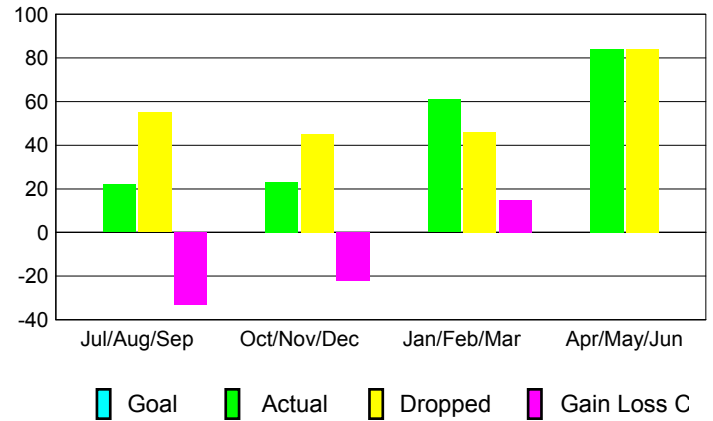

Membership Results 2012-2013
Goal, New, Dropped, Gain/Loss