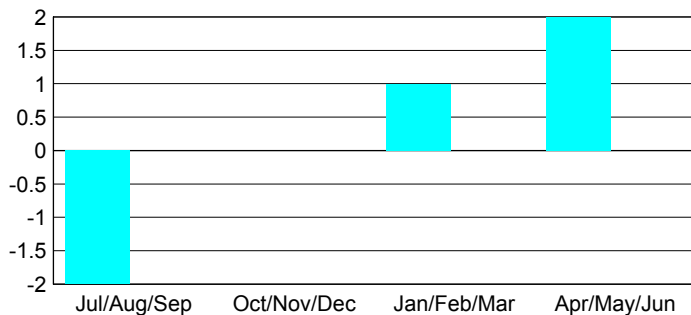

Club Results 2012-2013
Goal, New, Dropped, Gain/Loss

MEMBERSHIP

Month	Net Memb Goal	Actual New Memb	Actual Dropped Memb	Gain/Loss of Memb
2012-2013				
Jul/Aug/Sep		22	55	-33
Oct/Nov/Dec		23	45	-22
Jan/Feb/Mar		61	46	15
Apr/May/Jun		84	84	0
Totals		190	230	-40

Membership Results 2012-2013
Goal, New, Dropped, Gain/Loss

YTD Status Quo Clubs 2012-2013

Status Quo Clubs Compared to Status Quo Members

Gender Comparison 2012-2013

Club Gain/Loss 2012-2013

Membership Gain/Loss 2012-2013