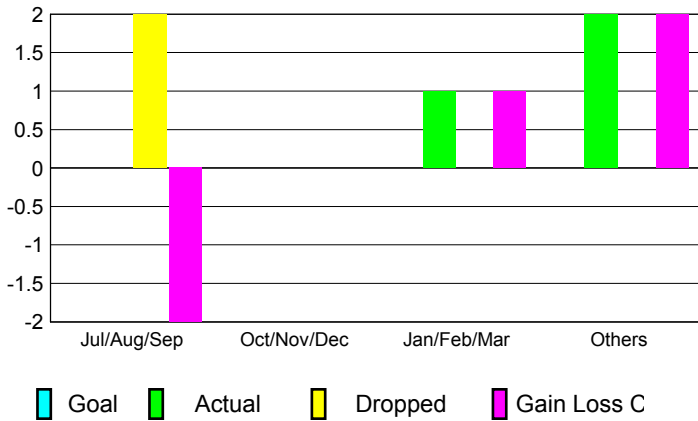

GMT: **Dominique Labussière**

Location: **FRANCE**

GMT CA: **4**

CLUBS

Month	New Club Goal	Actual New Clubs	Actual Dropped Clubs	Gain/Loss of Clubs
2012-2013				
Jul/Aug/Sep		0	2	-2
Oct/Nov/Dec		0	0	0
Jan/Feb/Mar		1	0	1
Apr/May/Jun		2	0	2
Totals		3	2	1

Club Results 2012-2013
Goal, New, Dropped, Gain/Loss

MEMBERSHIP

Month	Net Memb Goal	Actual New Memb	Actual Dropped Memb	Gain/Loss of Memb
2012-2013				
Jul/Aug/Sep		22	55	-33
Oct/Nov/Dec		23	45	-22
Jan/Feb/Mar		61	46	15
Apr/May/Jun		84	84	0
Totals		190	230	-40